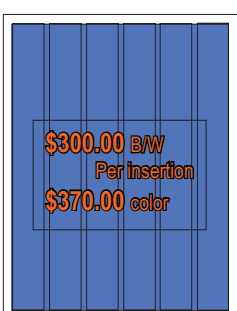

**FRONT**  
**Bottom Banner**  
 2.5" x 1.50"

**Bottom Square**  
 1.562" x 1.50"

**1/12 VERTICAL**  
 1.562" x 5.70"

**1/8 HORIZONTAL**  
 4.937" x 2.8"

**1/6 VERTICAL**  
 1.562" x 11.50"

**1/6 HORIZONTAL**  
 4.937" x 3.70"

**1/4 VERTICAL**  
 4.937" x 5.70"

**1/4 HORIZONTAL**  
 10" x 2.80"

**1/3 HORIZONTAL**  
 10" x 3.70"

**1/3 VERTICAL**  
 3.20" x 11.50"

**1/2 VERTICAL**  
 4.937" x 11.50"

**1/2 HORIZONTAL**  
 10" x 5.70"

**2/3 HORIZONTAL**  
 10" x 7.65"

**2/3 VERTICAL**  
 6.625" x 11.50"

**Full Page**  
 10" x 11.50"

**DOUBLE PAGE CENTRE SPREAD THROUGH GUTTER**  
 20.97" x 11.50"