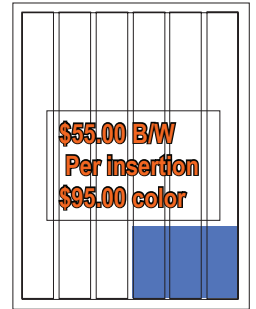

**FRONT**  
**Bottom Banner**  
 2.5" x 1.50"

**Bottom Square**  
 1.562" x 1.50"

**1/12 VERTICAL**  
 1.562" x 5.70"

**1/8 HORIZONTAL**  
 4.937" x 2.8"

**1/6 VERTICAL**  
 1.562" x 11.50"

**1/6 HORIZONTAL**  
 4.937" x 3.70"

**1/4 VERTICAL**  
 4.937" x 5.70"

**1/4 HORIZONTAL**  
 10" x 2.80"

**1/3 HORIZONTAL**  
 10" x 3.70"

**1/3 VERTICAL**  
 3.20" x 11.50"

**1/2 VERTICAL**  
 4.937" x 11.50"

**1/2 HORIZONTAL**  
 10" x 5.70"

**2/3 HORIZONTAL**  
 10" x 7.65"

**2/3 VERTICAL**  
 6.625" x 11.50"

**Full Page**  
 10" x 11.50"

**DOUBLE PAGE CENTRE SPREAD THROUGH GUTTER**  
 20.97" x 11.50"