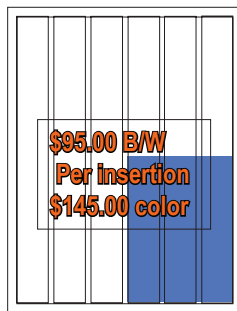

**FRONT**  
**Bottom Banner**  
 2.5" x 1.50"

**Bottom Square**  
 1.562" x 1.50"

**1/12 VERTICAL**  
 1.562" x 5.70"

**1/8 HORIZONTAL**  
 4.937" x 2.8"

**1/6 VERTICAL**  
 1.562" x 11.50"

**1/6 HORIZONTAL**  
 4.937" x 3.70"

**1/4 VERTICAL**  
 4.937" x 5.70"

**1/4 HORIZONTAL**  
 10" x 2.80"

**1/3 HORIZONTAL**  
 10" x 3.70"

**1/3 VERTICAL**  
 3.20" x 11.50"

**1/2 VERTICAL**  
 4.937" x 11.50"

**1/2 HORIZONTAL**  
 10" x 5.70"

**2/3 HORIZONTAL**  
 10" x 7.65"

**2/3 VERTICAL**  
 6.625" x 11.50"

**Full Page**  
 10" x 11.50"

**DOUBLE PAGE CENTRE SPREAD THROUGH GUTTER**  
 20.97" x 11.50"