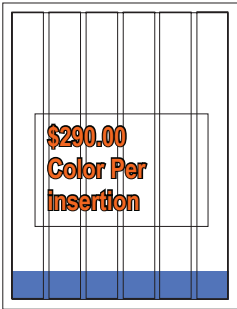

**FRONT**  
**Bottom Banner**  
 2.5" x 1.50"

**Bottom Square**  
 1.562" x 1.50"

**1/12 VERTICAL**  
 1.562" x 5.70"

**1/8 HORIZONTAL**  
 4.937" x 2.8"

**1/6 VERTICAL**  
 1.562" x 11.50"

**1/6 HORIZONTAL**  
 4.937" x 3.70"

**1/4 VERTICAL**  
 4.937" x 5.70"

**1/4 HORIZONTAL**  
 10" x 2.80"

**1/3 HORIZONTAL**  
 10" x 3.70"

**1/3 VERTICAL**  
 3.20" x 11.50"

**1/2 VERTICAL**  
 4.937" x 11.50"

**1/2 HORIZONTAL**  
 10" x 5.70"

**2/3 HORIZONTAL**  
 10" x 7.65"

**2/3 VERTICAL**  
 6.625" x 11.50"

**Full Page**  
 10" x 11.50"

**DOUBLE PAGE CENTRE SPREAD THROUGH GUTTER**  
 20.97" x 11.50"