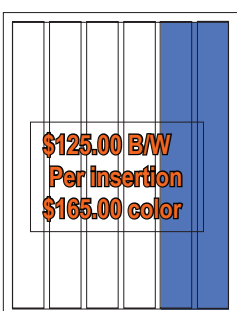

**FRONT**  
**Bottom Banner**  
 2.5" x 1.50"

**Bottom Square**  
 1.562" x 1.50"

**1/12 VERTICAL**  
 1.562" x 5.70"

**1/8 HORIZONTAL**  
 4.937" x 2.8"

**1/6 VERTICAL**  
 1.562" x 11.50"

**1/6 HORIZONTAL**  
 4.937" x 3.70"

**1/4 VERTICAL**  
 4.937" x 5.70"

**1/4 HORIZONTAL**  
 10" x 2.80"

**1/3 HORIZONTAL**  
 10" x 3.70"

**1/3 VERTICAL**  
 3.20" x 11.50"

**1/2 VERTICAL**  
 4.937" x 11.50"

**1/2 HORIZONTAL**  
 10" x 5.70"

**2/3 HORIZONTAL**  
 10" x 7.65"

**2/3 VERTICAL**  
 6.625" x 11.50"

**Full Page**  
 10" x 11.50"

**DOUBLE PAGE CENTRE SPREAD THROUGH GUTTER**  
 20.97" x 11.50"