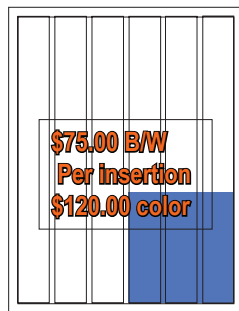

**FRONT**  
**Bottom Banner**  
 2.5" x 1.50"

**Bottom Square**  
 1.562" x 1.50"

**1/12 VERTICAL**  
 1.562" x 5.70"

**1/8 HORIZONTAL**  
 4.937" x 2.8"

**1/6 VERTICAL**  
 1.562" x 11.50"

**1/6 HORIZONTAL**  
 4.937" x 3.70"

**1/4 VERTICAL**  
 4.937" x 5.70"

**1/4 HORIZONTAL**  
 10" x 2.80"

**1/3 HORIZONTAL**  
 10" x 3.70"

**1/3 VERTICAL**  
 3.20" x 11.50"

**1/2 VERTICAL**  
 4.937" x 11.50"

**1/2 HORIZONTAL**  
 10" x 5.70"

**2/3 HORIZONTAL**  
 10" x 7.65"

**2/3 VERTICAL**  
 6.625" x 11.50"

**Full Page**  
 10" x 11.50"

**DOUBLE PAGE CENTRE SPREAD THROUGH GUTTER**  
 20.97" x 11.50"