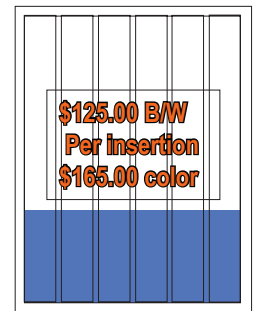

**FRONT**  
**Bottom Banner**  
 2.5" x 1.50"

**Bottom Square**  
 1.562" x 1.50"

**1/12 VERTICAL**  
 1.562" x 5.70"

**1/8 HORIZONTAL**  
 4.937" x 2.8"

**1/6 VERTICAL**  
 1.562" x 11.50"

**1/6 HORIZONTAL**  
 4.937" x 3.70"

**1/4 VERTICAL**  
 4.937" x 5.70"

**1/4 HORIZONTAL**  
 10" x 2.80"

**1/3 HORIZONTAL**  
 10" x 3.70"

**1/3 VERTICAL**  
 3.20" x 11.50"

**1/2 VERTICAL**  
 4.937" x 11.50"

**1/2 HORIZONTAL**  
 10" x 5.70"

**2/3 HORIZONTAL**  
 10" x 7.65"

**2/3 VERTICAL**  
 6.625" x 11.50"

**Full Page**  
 10" x 11.50"

**DOUBLE PAGE CENTRE SPREAD THROUGH GUTTER**  
 20.97" x 11.50"