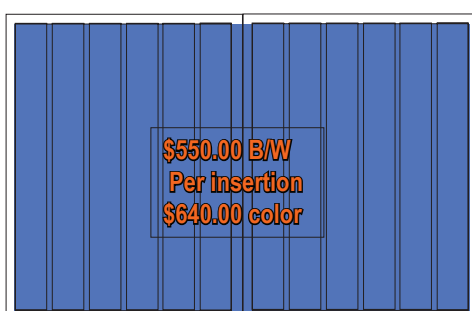

**FRONT**  
**Bottom Banner**  
 2.5" x 1.50"

**Bottom Square**  
 1.562" x 1.50"

**1/12 VERTICAL**  
 1.562" x 5.70"

**1/8 HORIZONTAL**  
 4.937" x 2.8"

**1/6 VERTICAL**  
 1.562" x 11.50"

**1/6 HORIZONTAL**  
 4.937" x 3.70"

**1/4 VERTICAL**  
 4.937" x 5.70"

**1/4 HORIZONTAL**  
 10" x 2.80"

**1/3 HORIZONTAL**  
 10" x 3.70"

**1/3 VERTICAL**  
 3.20" x 11.50"

**1/2 VERTICAL**  
 4.937" x 11.50"

**1/2 HORIZONTAL**  
 10" x 5.70"

**2/3 HORIZONTAL**  
 10" x 7.65"

**2/3 VERTICAL**  
 6.625" x 11.50"

**Full Page**  
 10" x 11.50"

**DOUBLE PAGE CENTRE SPREAD THROUGH GUTTER**  
 20.97" x 11.50"