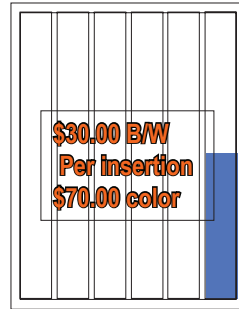

**FRONT**  
**Bottom Banner**  
 2.5" x 1.50"

**Bottom Square**  
 1.562" x 1.50"

**1/12 VERTICAL**  
 1.562" x 5.70"

**1/8 HORIZONTAL**  
 4.937" x 2.8"

**1/6 VERTICAL**  
 1.562" x 11.50"

**1/6 HORIZONTAL**  
 4.937" x 3.70"

**1/4 VERTICAL**  
 4.937" x 5.70"

**1/4 HORIZONTAL**  
 10" x 2.80"

**1/3 HORIZONTAL**  
 10" x 3.70"

**1/3 VERTICAL**  
 3.20" x 11.50"

**1/2 VERTICAL**  
 4.937" x 11.50"

**1/2 HORIZONTAL**  
 10" x 5.70"

**2/3 HORIZONTAL**  
 10" x 7.65"

**2/3 VERTICAL**  
 6.625" x 11.50"

**Full Page**  
 10" x 11.50"

**DOUBLE PAGE CENTRE SPREAD THROUGH GUTTER**  
 20.97" x 11.50"