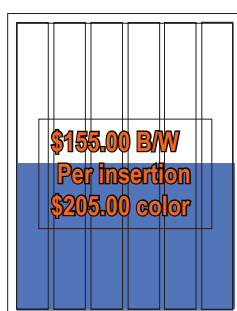

**FRONT**  
**Bottom Banner**  
 2.5" x 1.50"

**Bottom Square**  
 1.562" x 1.50"

**1/12 VERTICAL**  
 1.562" x 5.70"

**1/8 HORIZONTAL**  
 4.937" x 2.8"

**1/6 VERTICAL**  
 1.562" x 11.50"

**1/6 HORIZONTAL**  
 4.937" x 3.70"

**1/4 VERTICAL**  
 4.937" x 5.70"

**1/4 HORIZONTAL**  
 10" x 2.80"

**1/3 HORIZONTAL**  
 10" x 3.70"

**1/3 VERTICAL**  
 3.20" x 11.50"

**1/2 VERTICAL**  
 4.937" x 11.50"

**1/2 HORIZONTAL**  
 10" x 5.70"

**2/3 HORIZONTAL**  
 10" x 7.65"

**2/3 VERTICAL**  
 6.625" x 11.50"

**Full Page**  
 10" x 11.50"

**DOUBLE PAGE CENTRE SPREAD THROUGH GUTTER**  
 20.97" x 11.50"