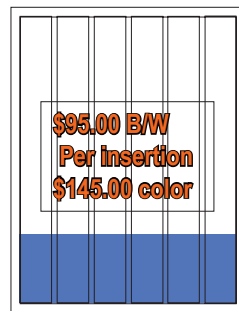

**FRONT**  
**Bottom Banner**  
 2.5" x 1.50"

**Bottom Square**  
 1.562" x 1.50"

**1/12 VERTICAL**  
 1.562" x 5.70"

**1/8 HORIZONTAL**  
 4.937" x 2.8"

**1/6 VERTICAL**  
 1.562" x 11.50"

**1/6 HORIZONTAL**  
 4.937" x 3.70"

**1/4 VERTICAL**  
 4.937" x 5.70"

**1/4 HORIZONTAL**  
 10" x 2.80"

**1/3 HORIZONTAL**  
 10" x 3.70"

**1/3 VERTICAL**  
 3.20" x 11.50"

**1/2 VERTICAL**  
 4.937" x 11.50"

**1/2 HORIZONTAL**  
 10" x 5.70"

**2/3 HORIZONTAL**  
 10" x 7.65"

**2/3 VERTICAL**  
 6.625" x 11.50"

**Full Page**  
 10" x 11.50"

**DOUBLE PAGE CENTRE SPREAD THROUGH GUTTER**  
 20.97" x 11.50"