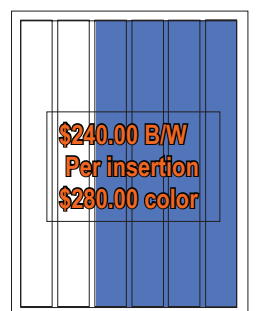

**FRONT**  
**Bottom Banner**  
 2.5" x 1.50"

**Bottom Square**  
 1.562" x 1.50"

**1/12 VERTICAL**  
 1.562" x 5.70"

**1/8 HORIZONTAL**  
 4.937" x 2.8"

**1/6 VERTICAL**  
 1.562" x 11.50"

**1/6 HORIZONTAL**  
 4.937" x 3.70"

**1/4 VERTICAL**  
 4.937" x 5.70"

**1/4 HORIZONTAL**  
 10" x 2.80"

**1/3 HORIZONTAL**  
 10" x 3.70"

**1/3 VERTICAL**  
 3.20" x 11.50"

**1/2 VERTICAL**  
 4.937" x 11.50"

**1/2 HORIZONTAL**  
 10" x 5.70"

**2/3 HORIZONTAL**  
 10" x 7.65"

**2/3 VERTICAL**  
 6.625" x 11.50"

**Full Page**  
 10" x 11.50"

**DOUBLE PAGE CENTRE SPREAD THROUGH GUTTER**  
 20.97" x 11.50"