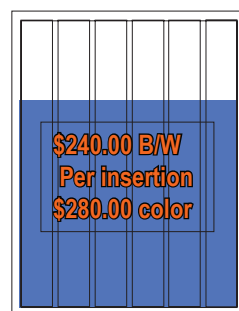

**FRONT**  
**Bottom Banner**  
 2.5" x 1.50"

**Bottom Square**  
 1.562" x 1.50"

**1/12 VERTICAL**  
 1.562" x 5.70"

**1/8 HORIZONTAL**  
 4.937" x 2.8"

**1/6 VERTICAL**  
 1.562" x 11.50"

**1/6 HORIZONTAL**  
 4.937" x 3.70"

**1/4 VERTICAL**  
 4.937" x 5.70"

**1/4 HORIZONTAL**  
 10" x 2.80"

**1/3 HORIZONTAL**  
 10" x 3.70"

**1/3 VERTICAL**  
 3.20" x 11.50"

**1/2 VERTICAL**  
 4.937" x 11.50"

**1/2 HORIZONTAL**  
 10" x 5.70"

**2/3 HORIZONTAL**  
 10" x 7.65"

**2/3 VERTICAL**  
 6.625" x 11.50"

**Full Page**  
 10" x 11.50"

**DOUBLE PAGE CENTRE SPREAD THROUGH GUTTER**  
 20.97" x 11.50"