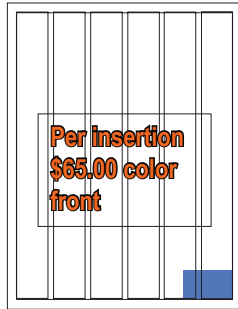

**FRONT**  
**Bottom Banner**  
 2.5" x 1.50"

**Bottom Square**  
 1.562" x 1.50"

**1/12 VERTICAL**  
 1.562" x 5.70"

**1/8 HORIZONTAL**  
 4.937" x 2.8"

**1/6 VERTICAL**  
 1.562" x 11.50"

**1/6 HORIZONTAL**  
 4.937" x 3.70"

**1/4 VERTICAL**  
 4.937" x 5.70"

**1/4 HORIZONTAL**  
 10" x 2.80"

**1/3 HORIZONTAL**  
 10" x 3.70"

**1/3 VERTICAL**  
 3.20" x 11.50"

**1/2 VERTICAL**  
 4.937" x 11.50"

**1/2 HORIZONTAL**  
 10" x 5.70"

**2/3 HORIZONTAL**  
 10" x 7.65"

**2/3 VERTICAL**  
 6.625" x 11.50"

**Full Page**  
 10" x 11.50"

**DOUBLE PAGE CENTRE SPREAD THROUGH GUTTER**  
 20.97" x 11.50"